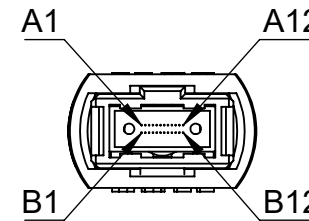

Specifications

Cable type:
OM3 - Aqua
OM4 - Aqua
OS2 - Yellow

Packaging:
1-49mtrs coiled, packed in zip
seal bags and 50+ on a reel

Connector Mating	IL Typical	IL Max	Return Loss
MTP® MM Standard	0.20dB	0.75dB	N/A
MTP® MM Elite	0.10dB	0.35dB	N/A
MTP® SM Standard	0.15dB	0.75dB	>60dB
MTP® SM Elite	0.10dB	0.35dB	>60dB

(Crossed)		
Row A	Colour	Row B
A1	Blue	B1
A2	Orange	B2
A3	Green	B3
A4	Brown	B4
A5	Slate	B5
A6	White	B6
A7	Red	B7
A8	Black	B8
A9	Yellow	B9
A10	Violet	B10
A11	Pink	B11
A12	Aqua	B12
B1	- Blue -	A1
B2	- Orange -	A2
B3	- Green -	A3
B4	- Brown -	A4
B5	- Slate -	A5
B6	- White -	A6
B7	- Red -	A7
B8	- Black -	A8
B9	- Yellow -	A9
B10	- Violet -	A10
B11	- Pink -	A11
B12	- Aqua -	A12