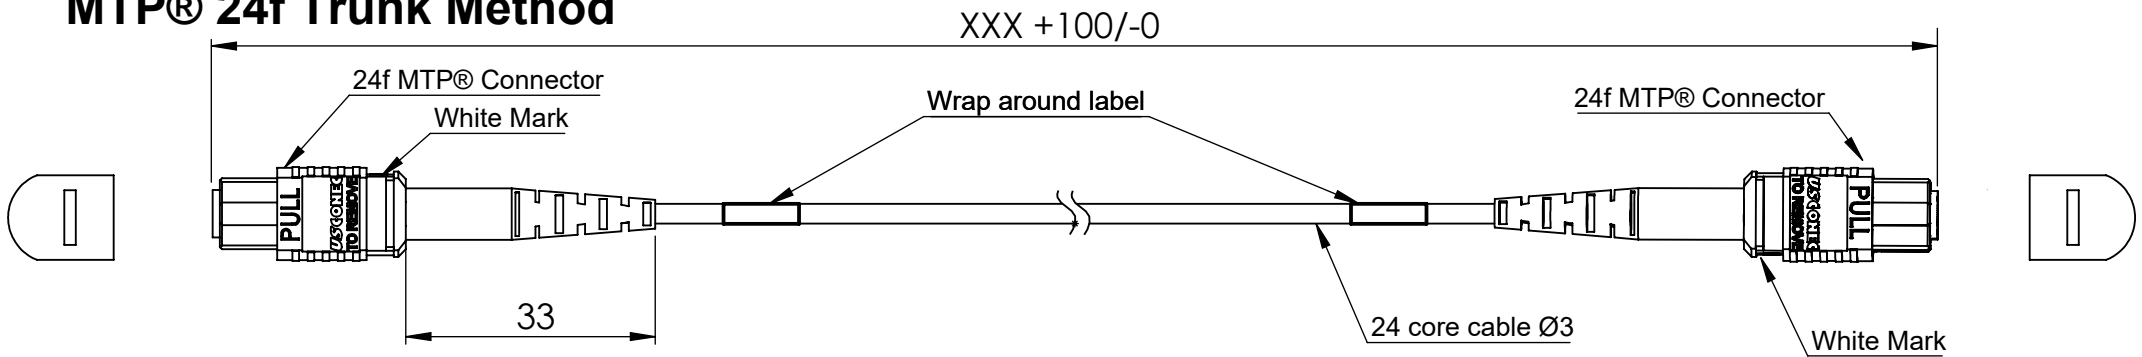

# MTP® 24f Trunk Method

## Specifications

Cable type:  
 OM3 - Aqua  
 OM4 - Aqua  
 OS2 - Yellow

Packaging:  
 1-49mtrs coiled, packed in zip  
 seal bags and 50+ on a reel

Connector Mating	IL Typical	IL Max	Return Loss
MTP® MM Standard	0.20dB	0.75dB	N/A
MTP® MM Elite	0.10dB	0.35dB	N/A
MTP® SM Standard	0.15dB	0.75dB	>60dB
MTP® SM Elite	0.10dB	0.35dB	>60dB

(Straight)		
Row A	Colour	Row B
A1	Blue	A1
A2	Orange	A2
A3	Green	A3
A4	Brown	A4
A5	Slate	A5
A6	White	A6
A7	Red	A7
A8	Black	A8
A9	Yellow	A9
A10	Violet	A10
A11	Pink	A11
A12	Aqua	A12
B1	- Blue -	B1
B2	- Orange -	B2
B3	- Green -	B3
B4	- Brown -	B4
B5	- Slate -	B5
B6	- White -	B6
B7	- Red -	B7
B8	- Black -	B8
B9	- Yellow -	B9
B10	- Violet -	B10
B11	- Pink -	B11
B12	- Aqua -	B12

ISSUE NO:	1	2	3	4	5	6	Customer	
Date	15/04/2016	16/04/2021						
Checked by	B.Williams	K.Thomas						
Product App.	P.Davenport	G.Ratcliffe						
Approved by	M.Lenihan	B.Williams						
Drawn	Material		Finish		Tolerances unless otherwise Stated		Title	Drawing Number
G.Hilditch					All Dimensions in millimeters		MTP® 24f Trunk Method Drawing	DN-0972
Scale								
Not to Scale								